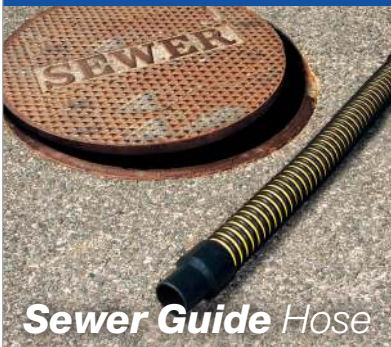

Size Range: 2", 3"

Standard Color: Black with green helix

- Double profile I-Helix construction for easy movement on surfaces
- Economical alternative to heavier sewer and septic vacuum hose
- Designed for septic pumping equipment
- Crush resistant
- Excellent flexing and service performance
- Superior abrasion resistance
- Smooth interior assures efficient air flow
- All sizes handle a full vacuum
- Threaded replacement screw cuffs and specially formulated replacement hose glue available

Standard Color: Yellow with black wearstrip

- Double helix design allows for superior flexibility & durability
- Ideal for waste evacuation, septic pumping & sewer cleaning
- Superior abrasion, better crush resistance & resists kinking
- All sizes handle a full vacuum
- Made with factory-installed leak proof polyweld cuffs
- Threaded replacement screw cuffs and specially formulated replacement hose glue available

Sewer Guide Hose

Sewer Guide Hose

Construction: Rugged polyethylene copolymer hose reinforced with a integral polyethylene helix

Temperature Range: -40°F to 140°F

Standard Length: 3'

Size Range: 1.5", 2", 3"

Standard Color: Yellow with black wearstrip

- Double helix design allows for superior flexibility & durability
- Designed to provide maximum abrasion protection for sewer jetting hose, expensive camera & utility inspection equipment
- Superior abrasion, better crush resistance & resists kinking
- All sizes handle a full vacuum
- Made with factory-installed leak proof polyweld cuffs
- Threaded replacement screw cuffs and specially formulated replacement hose glue available
- Adaptable to eye hooks, D-rings, clamps & other guide rope attachment methods